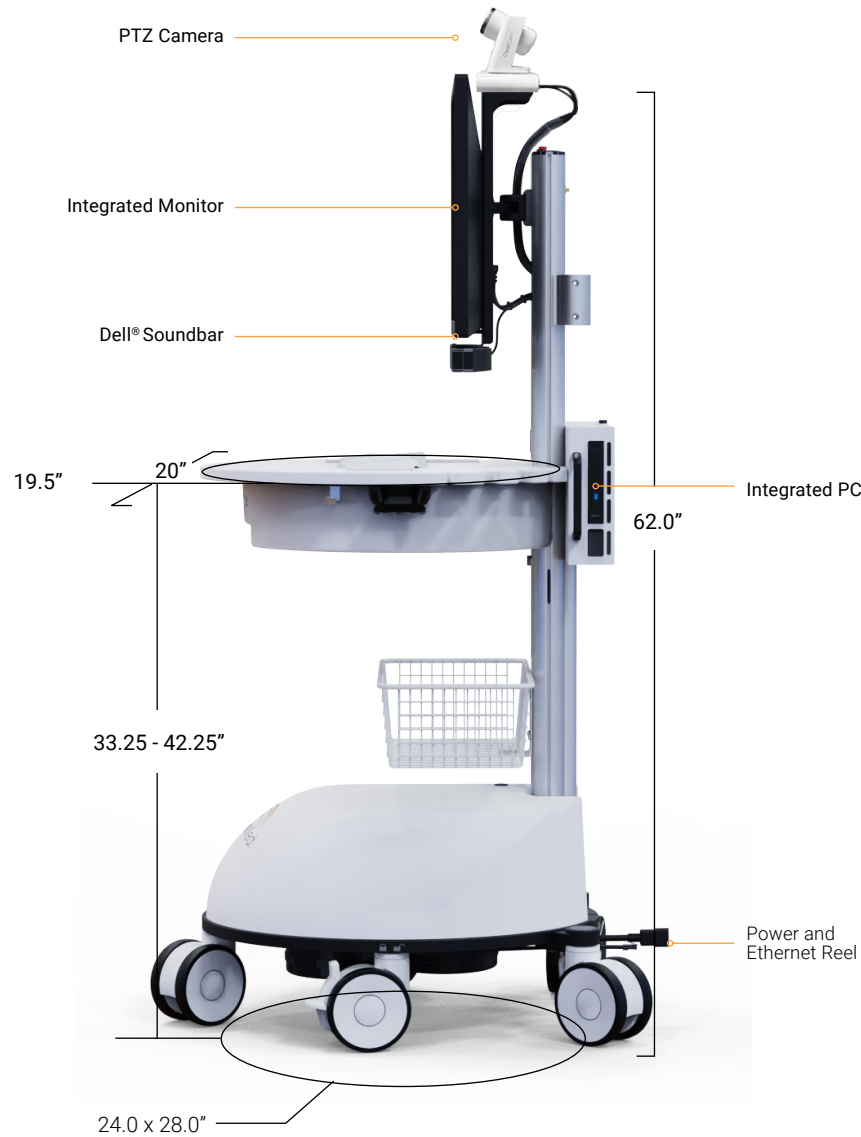

## CLINICALACCESS® Station Lite

ClinicalAccess® Station Lite (CAS Lite™) frees you from the space concerns of larger form factors. Customize your station to accommodate your examination needs using its innovative, modular design. With its slim footprint, built-in WiFi and Ethernet, CAS Lite is the perfect mobile telemedicine solution to seamlessly fit into small clinical spaces.

### Sleek and Mobile

- Sleek, small form factor design
- Small footprint and five-wheel base with 5" casters for stability, ease of egress, and turning
- Highly maneuverable in confined spaces
- Spring-assisted adjustable ergonomics; worksurface movement is 33-44"

# CLINICALACCESS® Station Lite

Dimensions	20"W x 24"L x 53"H (lowest position, excluding camera)
AC Power	90V to 220V, 50Hz to 60Hz Voltage: Nominal 120V Input Voltage Range: 90VAC- 148VAC Frequency: 60Hz ± 3 Hz Plug Type: NEMA 5-15P
Battery Power	Dual battery Range of 6-8 Hours (varies by usage) Sealed Lead-Acid (SLA) VA 1000VA, Watts 600W, Size 12V/9AH Typical Recharge Time: 8 hours
Outlets	Ethernet and AC power, located on back of integrated dust cover
Computer	Integrated Dell® or like model
Ports	USB hub (4 ports) 5-port switch option within base
Video Conferencing	Compatible with most major hardware and software codecs including: eNcounter®View, Cisco®, Vidyo®, Avaya®, and others. Contact the GlobalMed sales team to learn more.
Display	27" LG Monitor 22" LG Monitor Dual 22"/ 16" Monitor with swing arm
Camera	PTZ camera, standard 12x optical zoom
Sound	Dell® Sound Bar 17.4"W x 2.4"D x 1.4"H Speaker Type: Active 1 x sound bar 5 Watt - 90 - 20000 Hz
Table Top	19 1/2"W x 20" L; Table top height range is 33" to 44"
Security	Bin storage in tabletop, with combination lock
Cables	10' Ethernet cable reel, 8' power cable reel