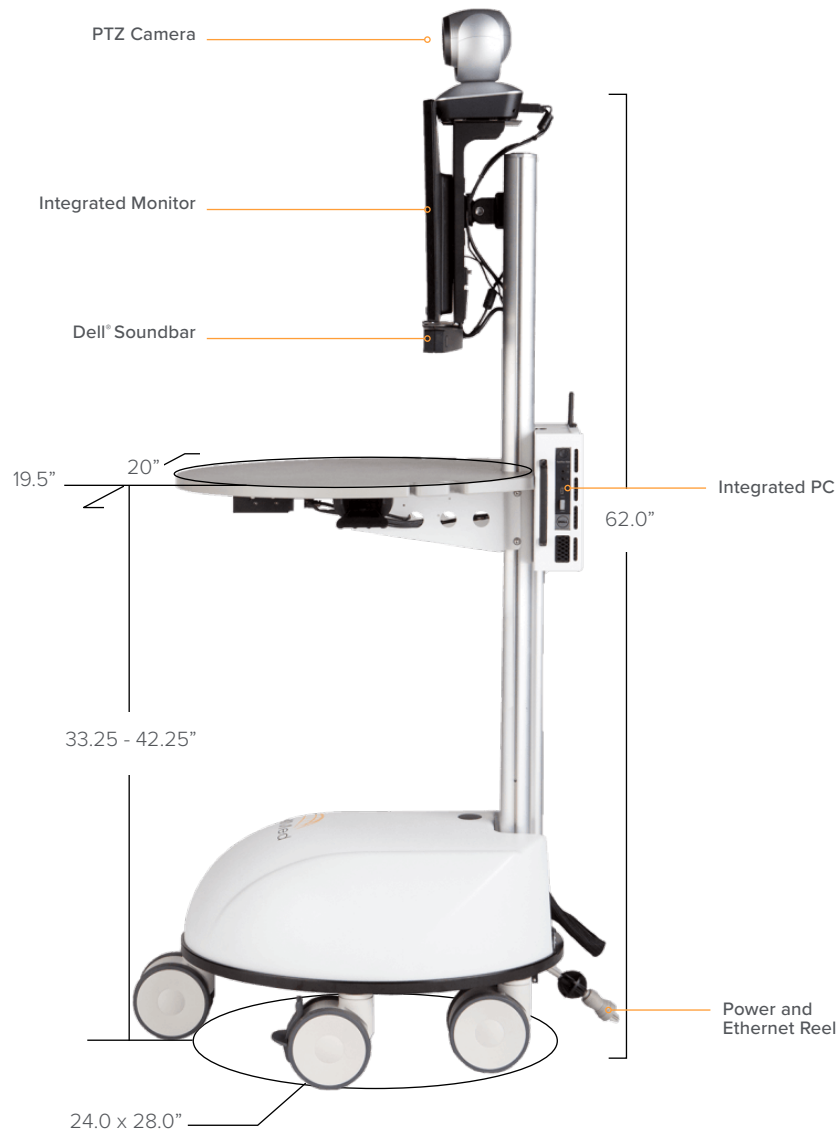

## CLINICALACCESS® Station Lite

ClinicalAccess® Station Lite (CAS Lite) frees you from the space concerns of larger form factors. Customize your station to accommodate your examination needs using its innovative, modular design. With its slim footprint, built-in WiFi and Ethernet, CAS Lite is the perfect mobile telemedicine solution to seamlessly fit into small clinical spaces.

### Sleek and Mobile

- Sleek, small form factor design
- Small footprint and five-wheel base with 5" casters for stability, ease of egress, and turning
- Highly maneuverable in confined spaces
- Spring-assisted adjustable ergonomics; worksurface movement is 33-44"

# CLINICALACCESS® Station Lite

<b>Dimensions</b>	20"W x 24"L x 53"H (lowest position, excluding camera)
<b>AC Power</b>	90V to 220V, 50Hz to 60Hz Voltage: Nominal 120V Input Voltage Range: 90VAC- 148VAC Frequency: 60Hz ± 3 Hz Plug Type: NEMA 5-15P
<b>Battery Power</b>	Dual battery Range of 6-8 Hours (varies by usage) Sealed Lead-Acid (SLA) VA 1000VA, Watts 600W, Size 12V/9AH Typical Recharge Time: 8 hours
<b>Outlets</b>	Ethernet and AC power, located on back of integrated dust cover
<b>Computer</b>	Integrated Dell® or like model
<b>Ports</b>	USB hub (4 ports) 5-port switch option within base
<b>Video Conferencing</b>	Compatible with most major hardware and software codecs including: eNcounter® View, Cisco®, Vidyo®, Avaya®, and others. Contact the GlobalMed sales team to learn more.
<b>Display</b>	27" LG Monitor 22" LG Monitor Dual 22"/ 16" Monitor with swing arm
<b>Camera</b>	PTZ camera, standard 12x optical zoom
<b>Sound</b>	Dell® Sound Bar 17.4"W x 2.4"D x 1.4"H Speaker Type: Active 1 x sound bar 5 Watt - 90 - 20000 Hz
<b>Table Top</b>	19 1/2"W x 20" L; Table top height range is 33" to 44"
<b>Security</b>	Bin storage in tabletop, with combination lock
<b>Cables</b>	10' Ethernet cable reel, 8' power cable reel

MODEL NUMBER GMR14112195